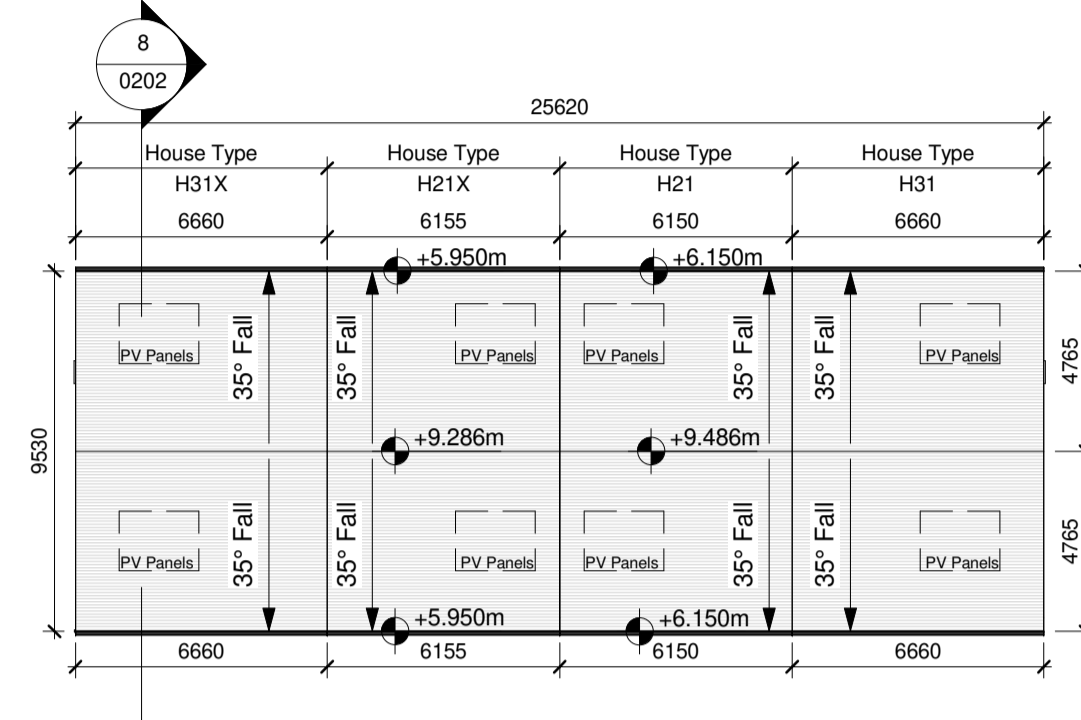

3 House Block HB3 - Roof Plan
1 : 200