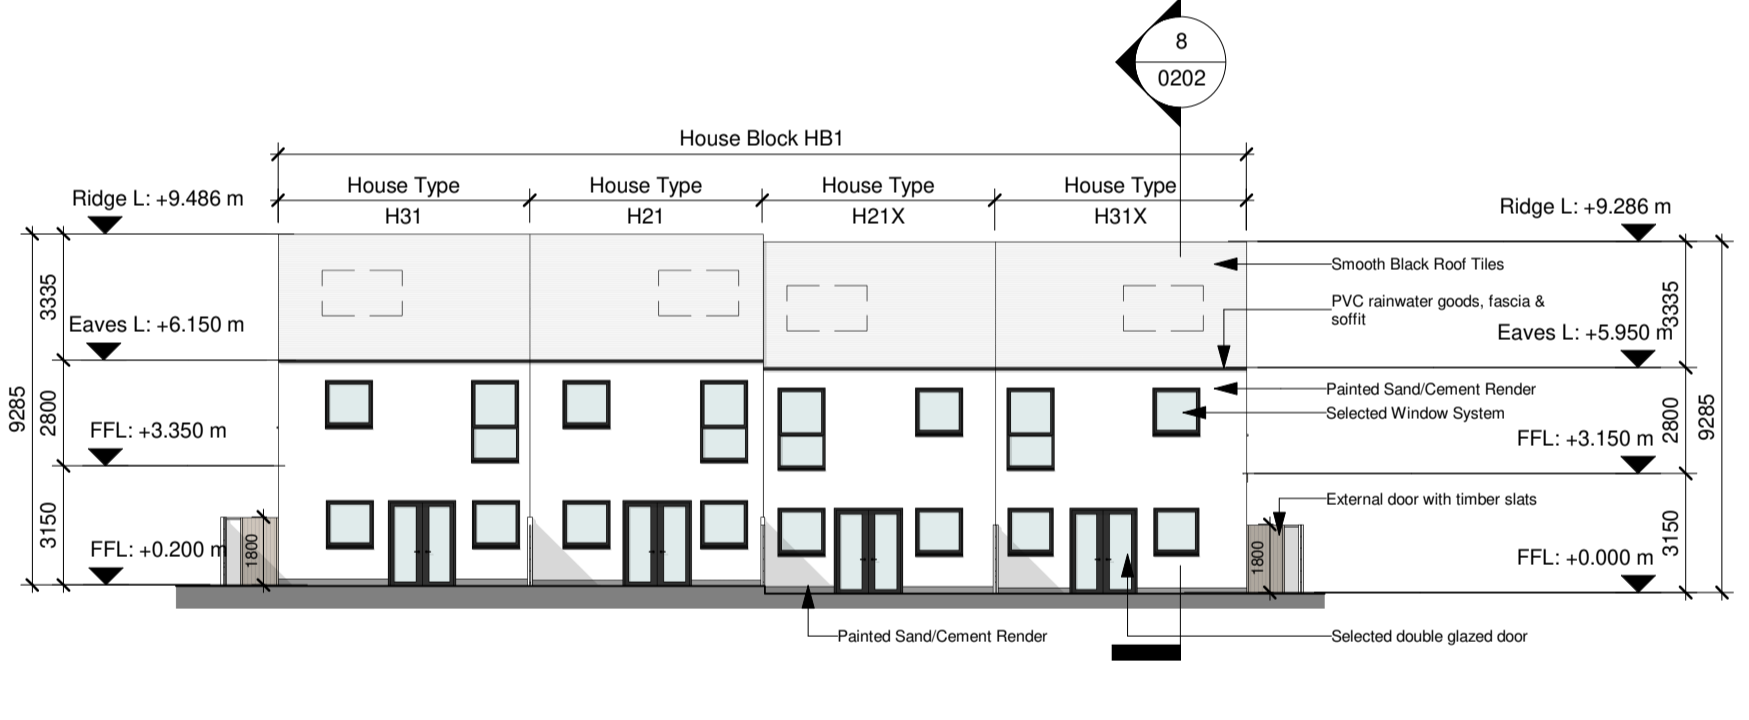

2 House Block HB3 - First Floor Plan
1 : 200

5 House Block HB3 - Rear Elevation
1 : 200