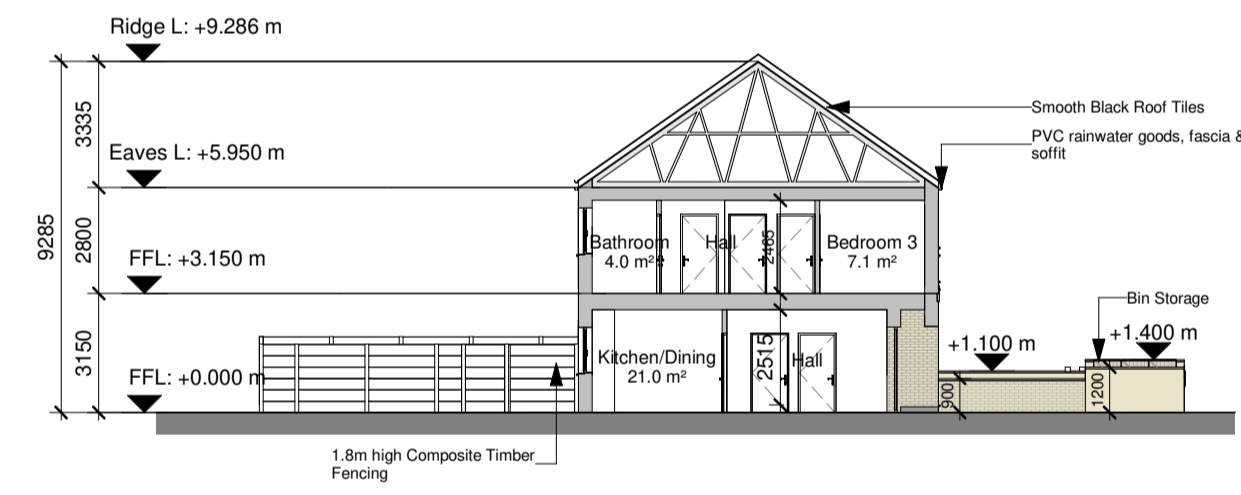

8 House Block HB3 - Section
1 : 200