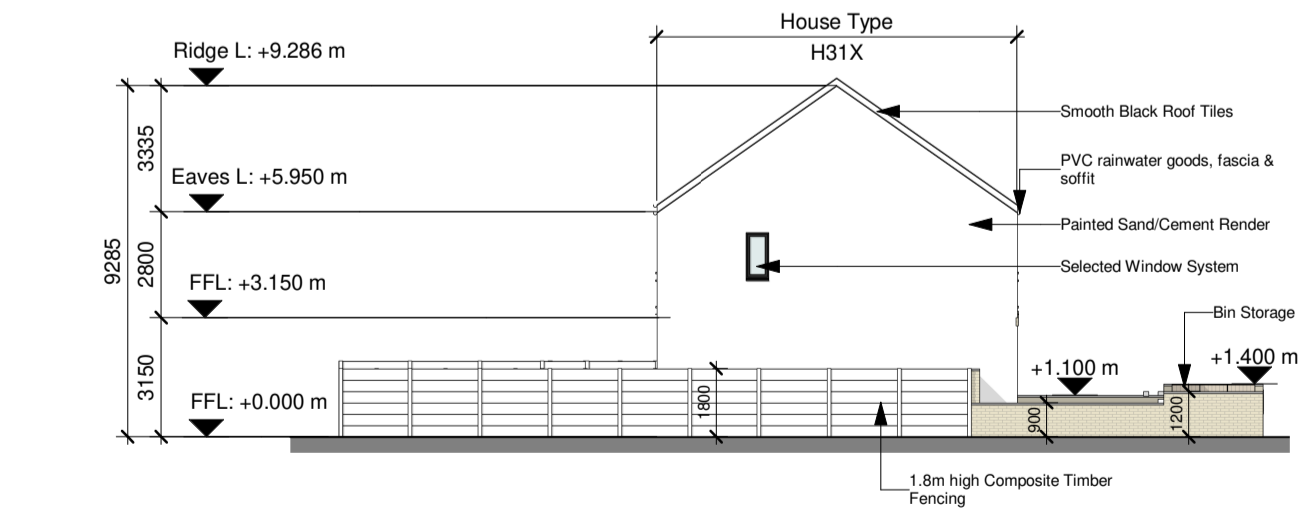

6 House Block HB3 - Side Elevation 01
1 : 200