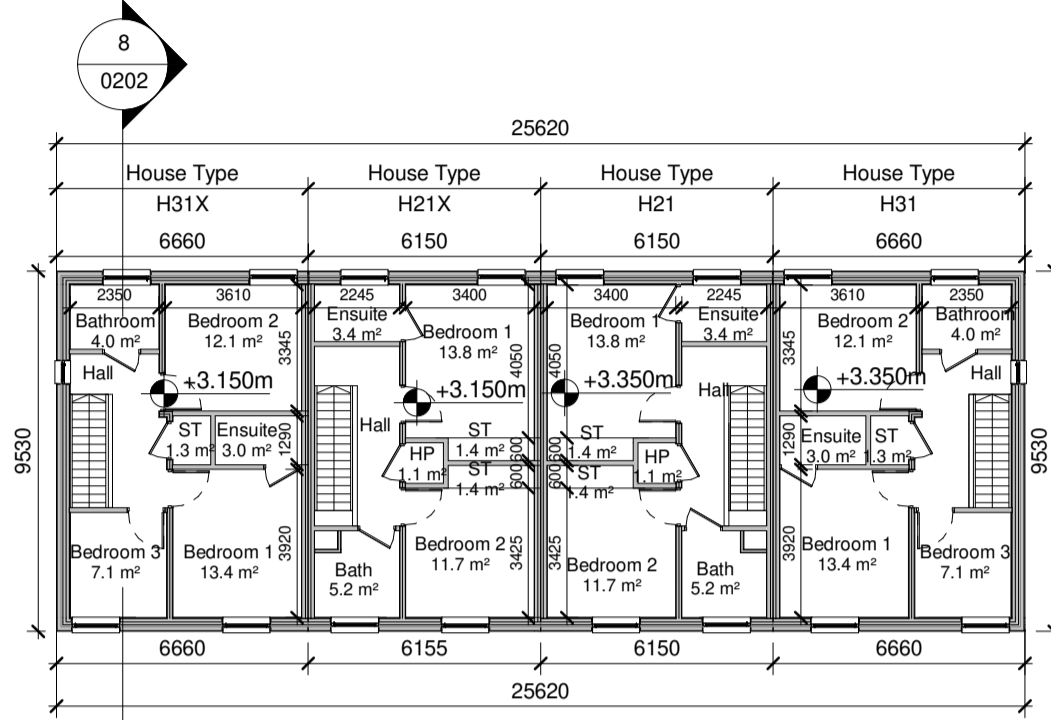

House Block HB3

7 Blocks

REV.	DATE	DESCRIPTION	DRWN	CHKD	APPRD
P01	06.09.22	Issue for SFD Stage 3 Submission	LC	MT	PCM

3 House Block HB3 - Roof Plan
1 : 200

WILSON ARCHITECTURE
OMM | W

Residential Development at Carrigtwohill, Cork		House Block HB3 - GA Drawing	
REV. NO.	CHD-WIL-ZZ-ZZ-DR-A-0202	DATE	06/09/22
ISSUE	S01	NO. OF SHEETS	21/18
DESIGNED BY	LC	DRAWN BY	MT
CHECKED BY		SCALE	As Indicated

© COPYRIGHT This drawing or design may not be reproduced without permission.