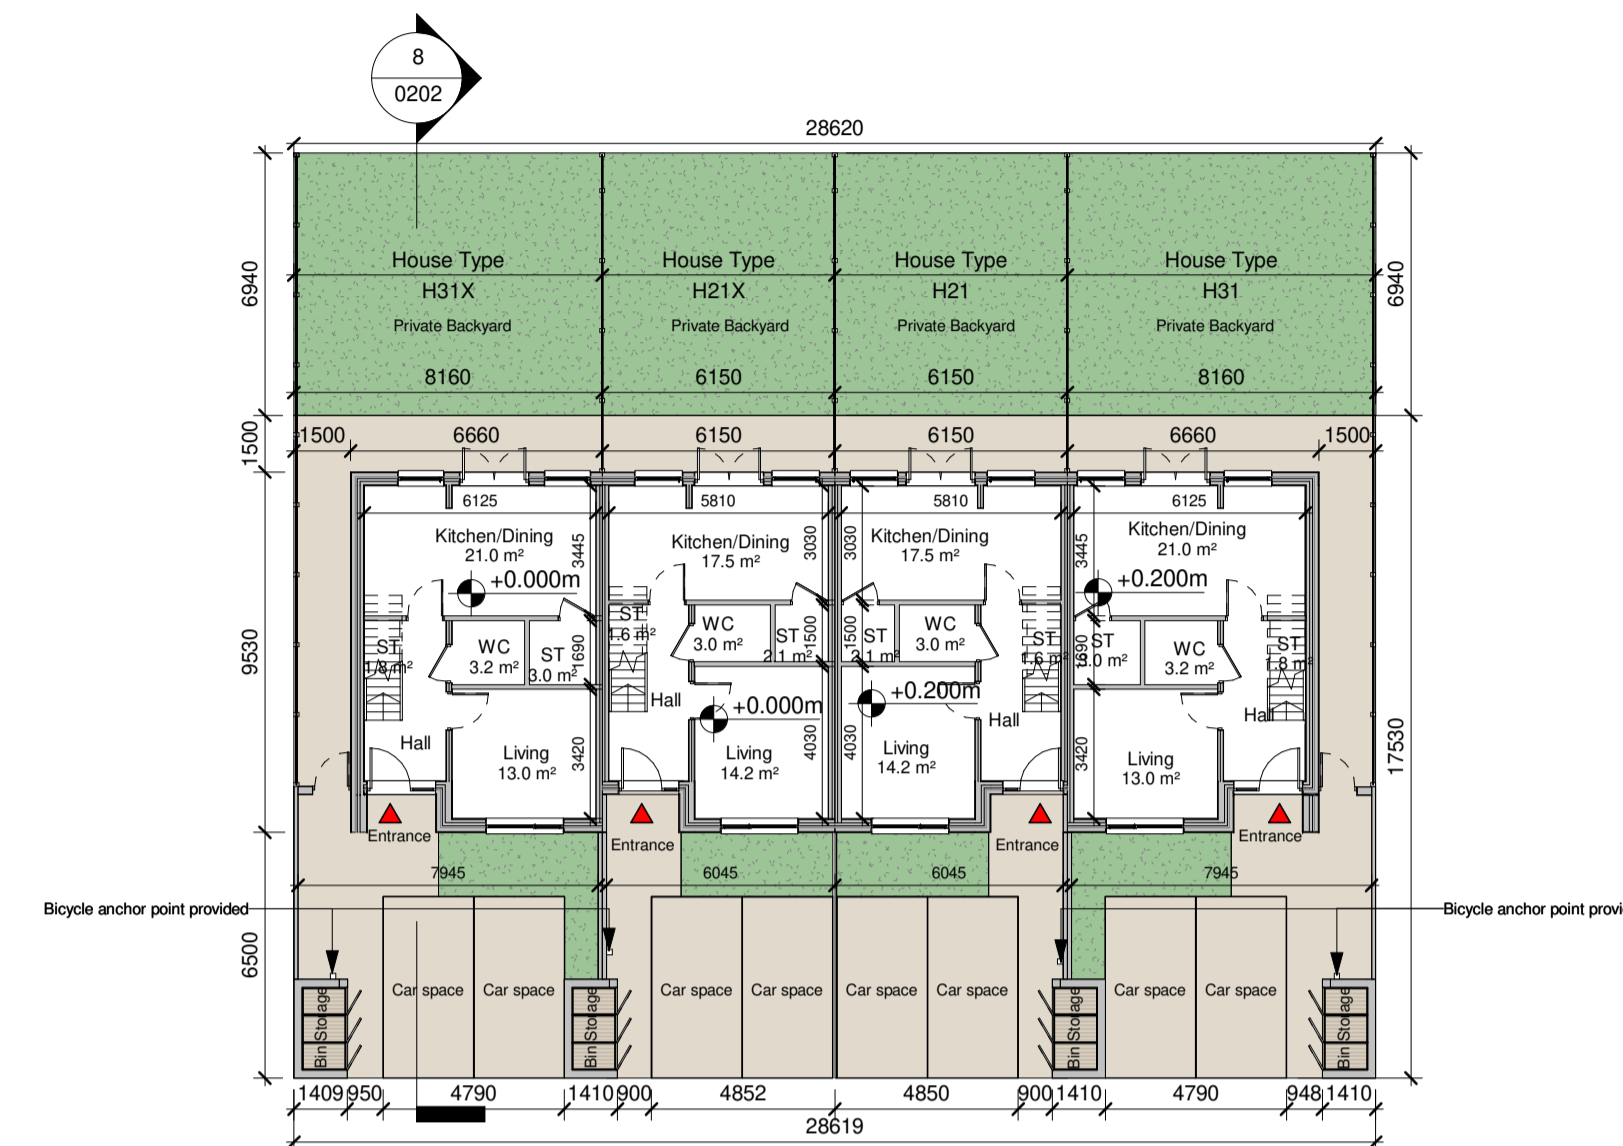

House Block HB3

7 Blocks

REV.	DATE	DESCRIPTION	DRWN	CHKD	APPRD
P01	06.09.22	Issue for SFD Stage 3 Submission	LC	MT	PCM

1 House Block HB3 - Ground Floor Plan
1 : 200