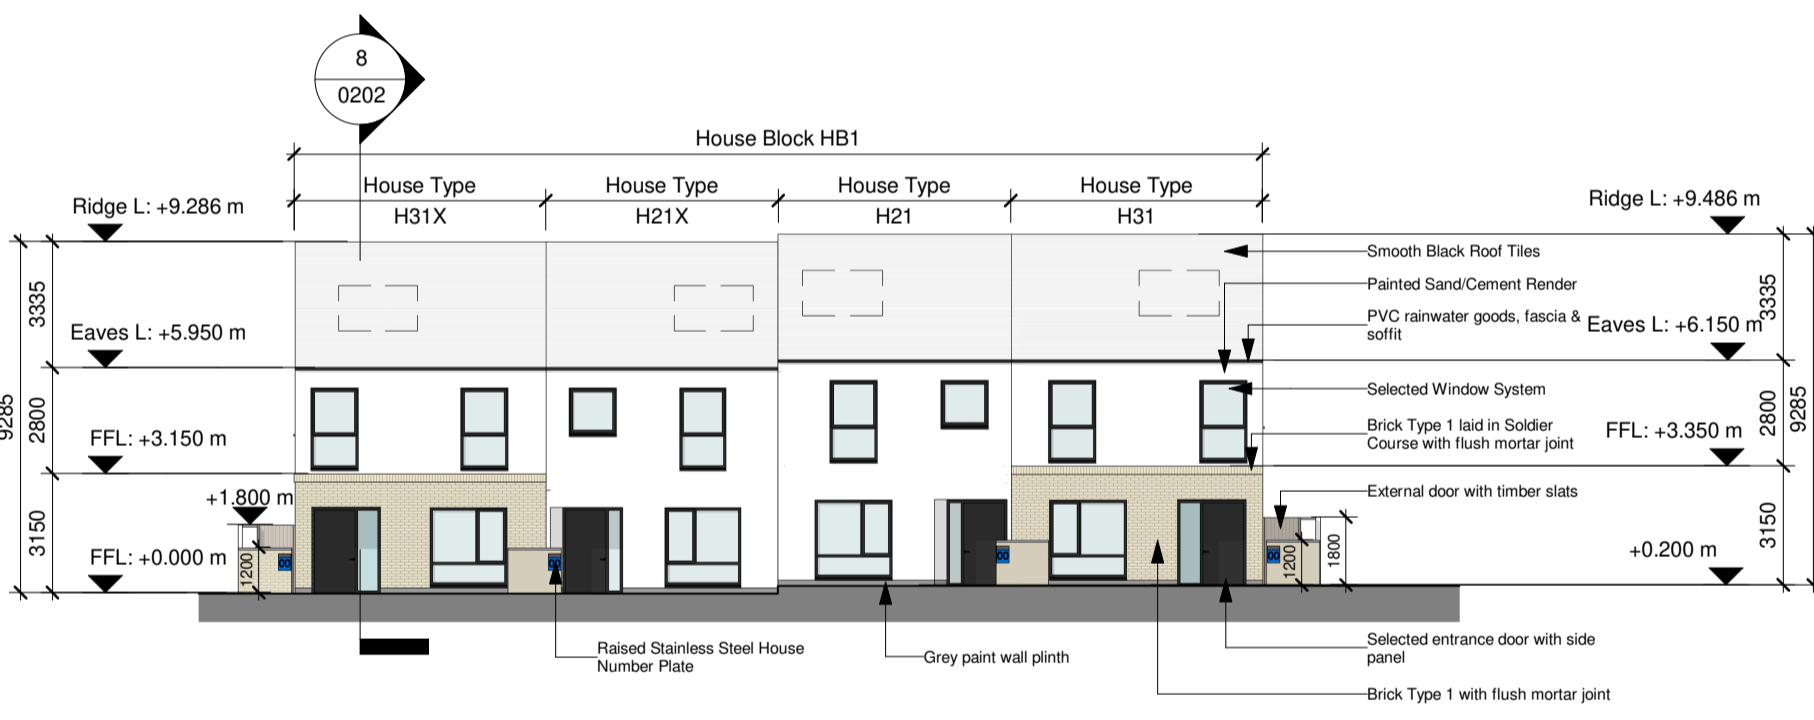

4 House Block HB3 - Front Elevation
1 : 200